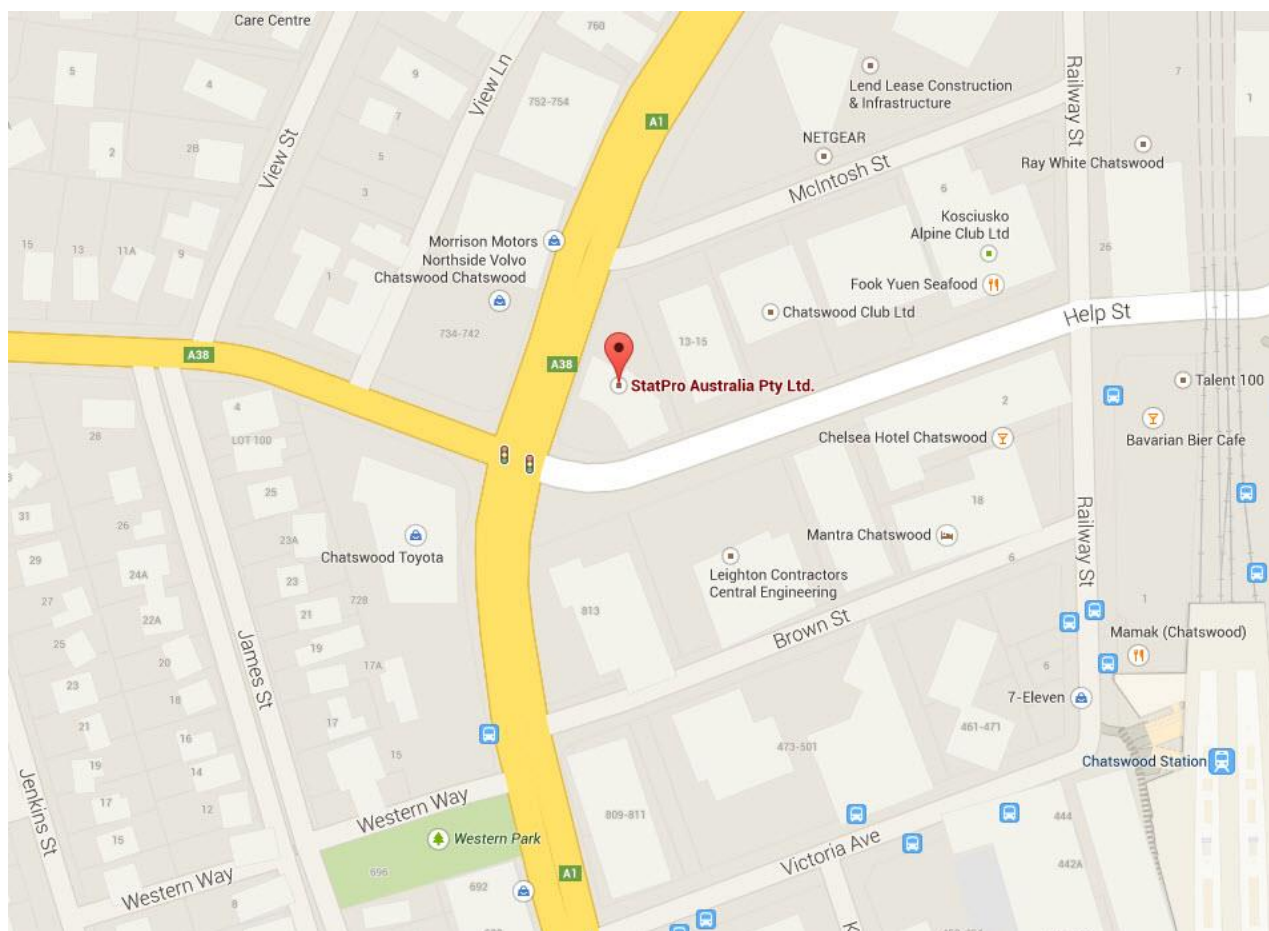

StatPro Australia PTY LTD.

**CHATSWOOD CHAMBERS
LEVEL 10
815 PACIFIC HIGHWAY
CHATSWOOD, NSW 2067**

**TEL: +61 2 9884 9045
FAX: +61 2 9884 9027**

Directions

By car/taxi:

From Sydney City CBD take Harbour Bridge or Tunnel to Pacific Highway. Go North on Pacific Highway to Chatswood (Approximately 12km). The office is located at the junction of Pacific Highway and Help Street

By train:

From Sydney City CBD take North Shore Line train from Wynyard Station to Chatswood (Approximately 20 minutes, 7 stops). From Chatswood Station the office is walking distance. From the station exit, take the walkway tunnel beneath to railway lines, then up the escalator to Railway St. Cross the street, turn right (north) and walk 2 blocks along to the Post Office. Turn left into Help Street and walk up to traffic lights on Pacific Highway. Cross Help Street and you have arrived.