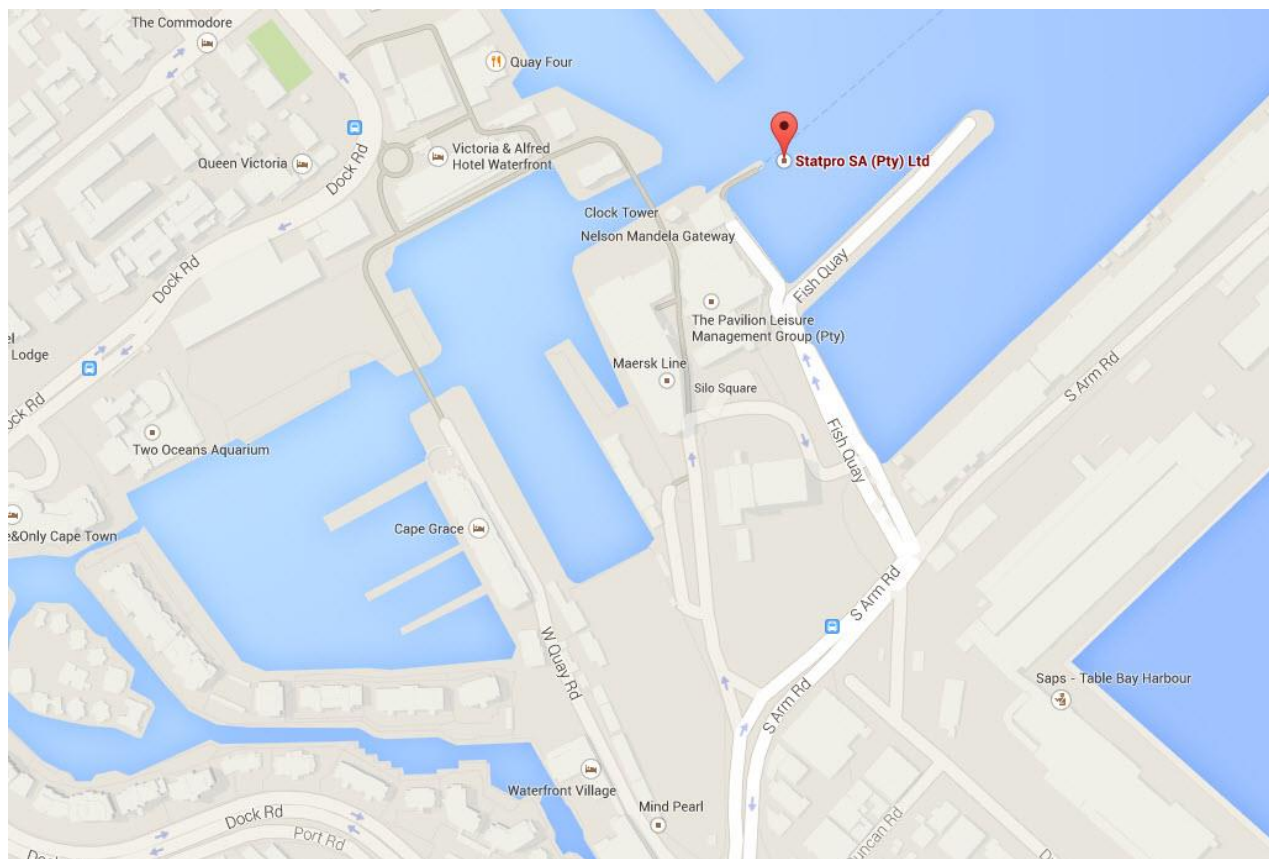

StatPro South Africa PTY LTD.

**LEVEL 3
CLOCK TOWER OFFICE SUITES
V&A WATERFRONT
CAPE TOWN 8001**

**TEL: +27 21 443 2140
FAX: +27 21 418 3835**

Directions

By car:

Take the N2 towards Cape Town city centre. Follow 'Stad/City N2 M3' signs. Follow N2/City/Foreshore/Seapoint signs. Continue on Motorway 7, following the M6 Coen Steytler / Seapoint / Waterfront sign. Keep following 'Seapoint M6 Waterfront' sign keep in the right lane turn right at the traffic lights into & follow the Waterfront signs. At the next set of traffic lights cross over and enter the V&A Waterfront (Coen Steytler Avenue). Continue straight to the traffic circle (the Caltex garage on your right) and take the 3rd exit out to South Arm Road (1st takes you towards the aquarium, 2nd goes to the Cape Grace hotel). Take an immediate left and follow the sign to the Clock Tower. As you approach the incline, proceed left to the underground parking (level P2). Proceed to the Clock Tower Office Suites on level 3.