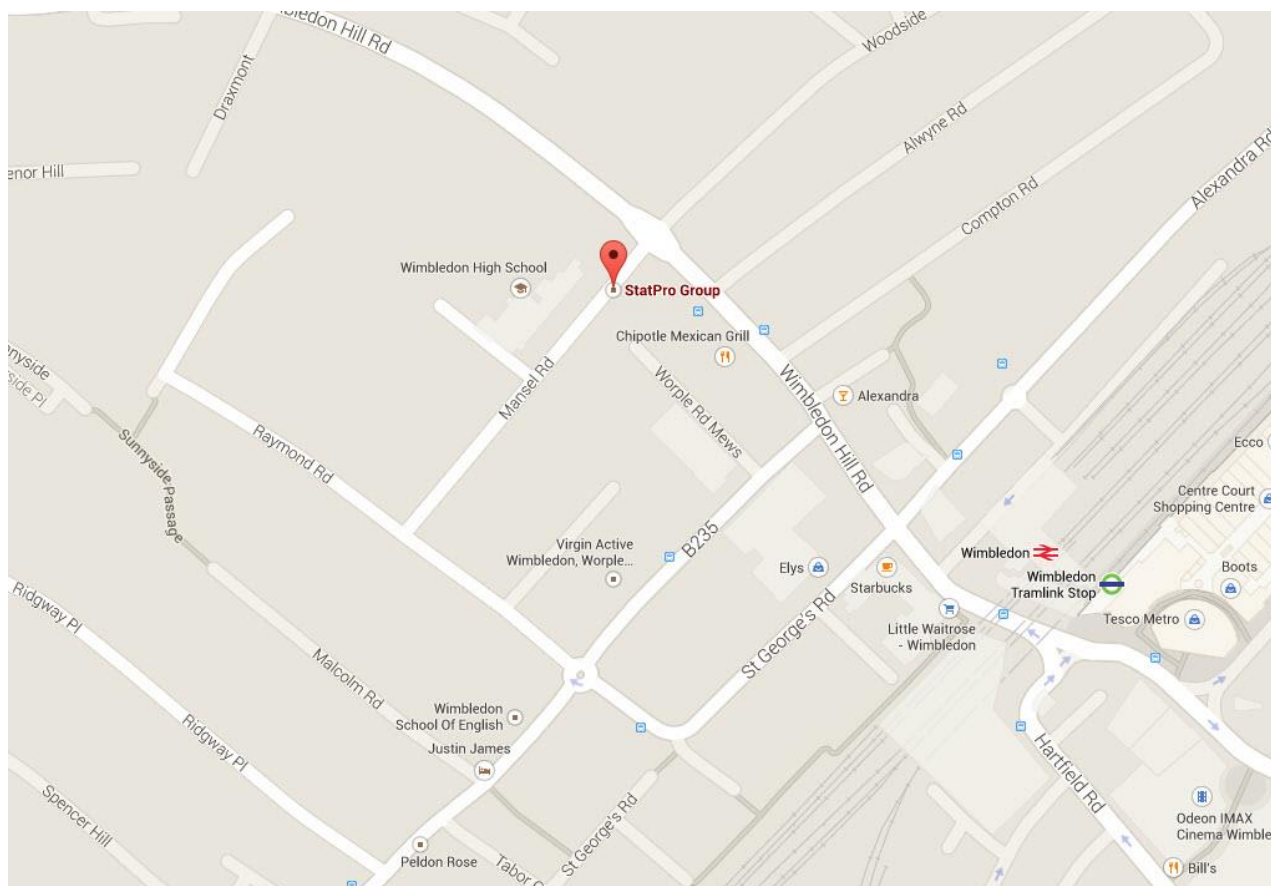

# StatPro Limited

**MANSEL COURT  
MANSEL ROAD  
WIMBLEDON  
LONDON  
SW19 4AA**

**TEL: +44 (0)20 8410 9876  
FAX: +44 (0)20 8410 9877**

## Directions

By car: Take the A3 if coming in from the M25 - Heathrow. From Gatwick follow the M23/M25/A217

By train: Waterloo, runs every 4 minutes;

By subway: District Line, runs every 5 minutes

Search "StatPro"  
info@statpro.com | statpro.com