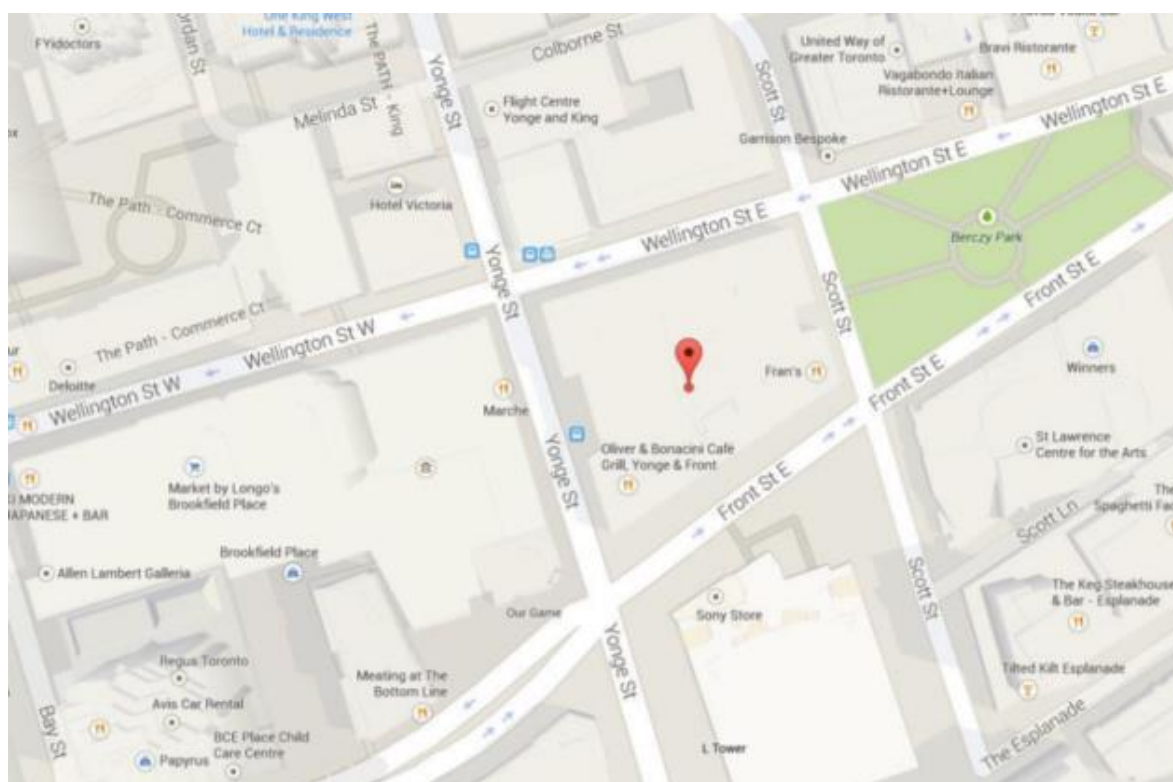

## Directions

By car: from Pearson Airport take the 427 South toward the 401 West then take the Gardiner Expressway exit toward Toronto and continue on the Gardiner Expressway East until the York/Bay exit towards Yonge Street. From Billy Bishop/Toronto City Island Airport depart the airport and turn left onto Queens Quay West and take a left at Yonge Street. There is also a free shuttle bus from this airport to the Fairmont Royal York Hotel that departs every 15 minutes. The Hotel is located 2 blocks west of Yonge Street.

By train: Union Station

By subway: Union Station or King Station, trains run every 3-4 minutes.

Search "StatPro"  
info@statpro.com | statpro.com