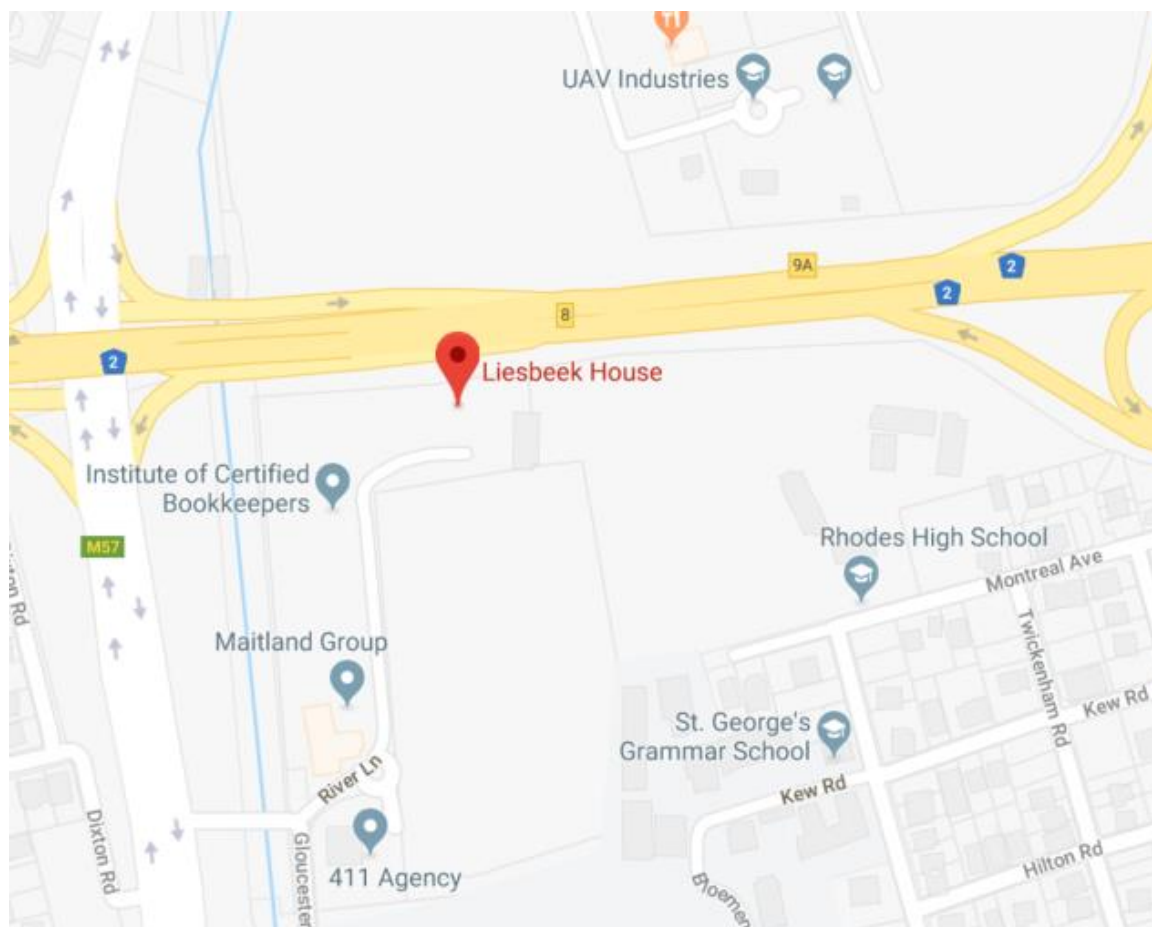

StatPro South Africa PTY LTD.

**2ND FLOOR,
LIESBEEK HOUSE,
RIVER PARK,
GLOUCESTER ROAD,
MOWBRAY
CAPE TOWN,
7700**

**TEL: +27 21 443 2140
FAX: +27 21 418 3835**

Directions

From Cape Town International Airport: Take Airport Approach Road to Settlers Way/N2 in Kanana (3.3km). Follow Settlers Way/N2 to Liesbeek Pkwy/M57 in Mowbray. Take exit 8 from Settlers Way/N2 (9.4km). Continue on to Liesbeek Pkwy/M57 and drive to River Lane where our office will be on the left (500m).